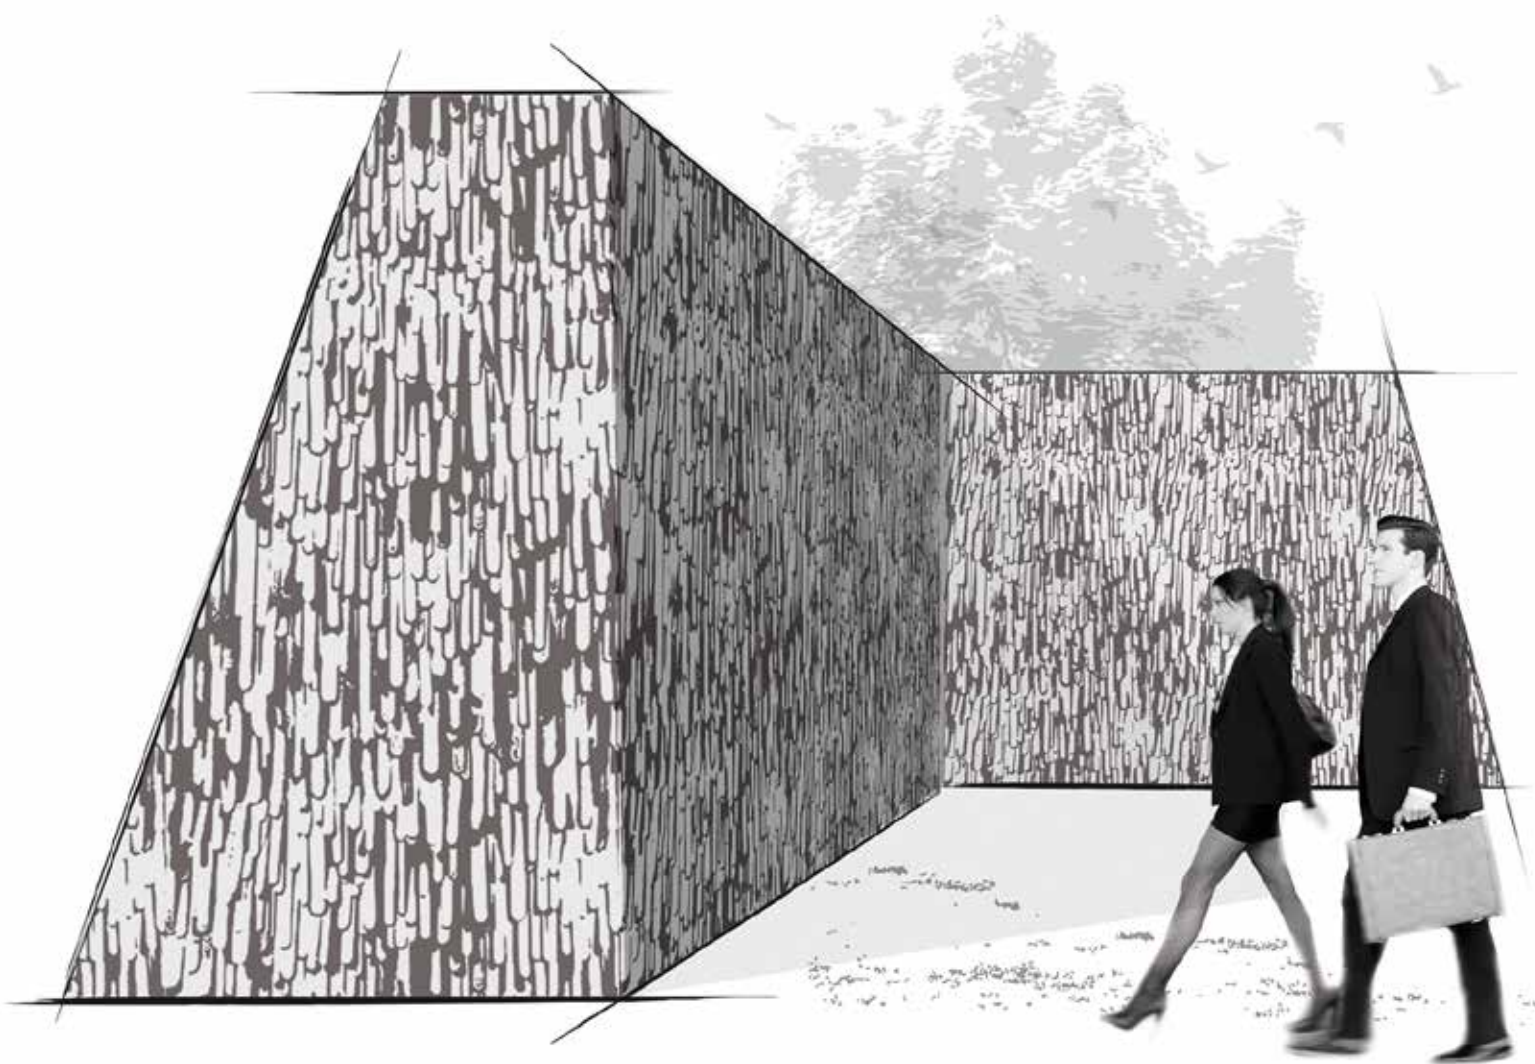

Pattern illustration 1:1

3D Visualization

Graphic Concrete Ltd

Itälahdenkatu 18C
FI-00210 Helsinki Finland

info@graphicconcrete.com
www.graphicconcrete.com