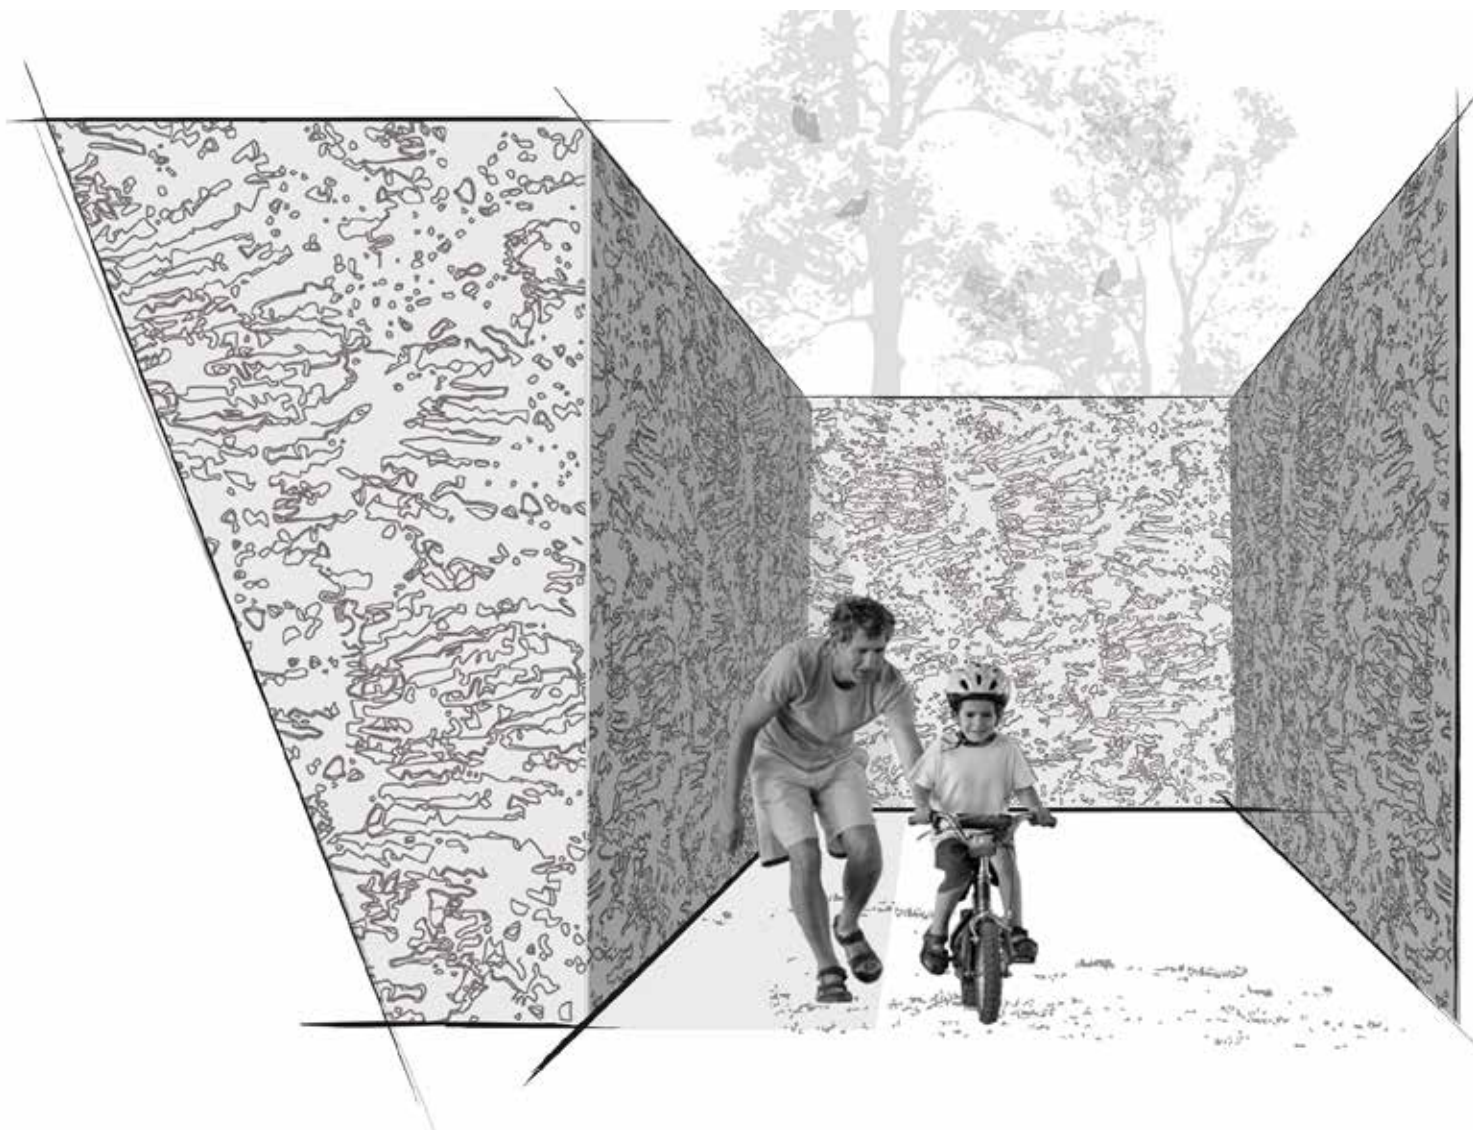

Shoreline

Pattern illustration 1:25

The pattern is printed continuously on the paper.

Pattern print sizes

Variable

Height	3200mm	-
Width	Continuous	-

Pattern details

Line weight	6 - 7mm
-------------	---------

Pattern illustration 1:1

3D Visualization